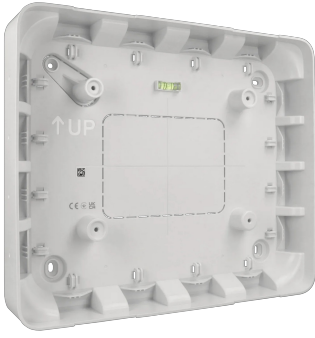

Surface-mounted housing EN54-GLANDBOX-W

MATERIAL AND DIMENSIONS

Dimensions	263 x 223 x 40 mm
Material	ABS plastic
Net weight	340 g
Weight with packaging	510 g
Color	White
Tamper	Yes

AMBIENT

Operating temperature	-10 °C ~ 40 °C
Degree of protection	IP20
Use	Indoor
Maximum humidity	75%