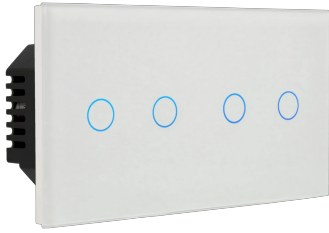

SMART
A-HOME

Kit with double panel and switch

A-LST157-KIT-2L/2L-W

GENERAL INFORMATION

Type

Kit with double panel and switch