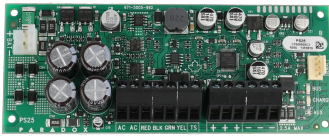

P ▲ R ▲ D O X

power supply

PS25

POWER CONSUMPTION

Power mode	AC
Voltage	16V
Amperage	2500mA
Battery model	12V DC 4 ~14Ah
Output power with current	13.8V DC
Output power with battery	12.8V DC

AMBIENT

Operating temperature	-20 °C ~ 50 °C
Maximum humidity	95%

MATERIAL AND DIMENSIONS

Dimensions	56 x 140 x 25 mm
------------	-------------------------

CERTIFICATION

Grade	2
Normative	EN50131

GENERAL INFORMATION

Compatibility	Spectra / Magellan / EVO
---------------	---------------------------------